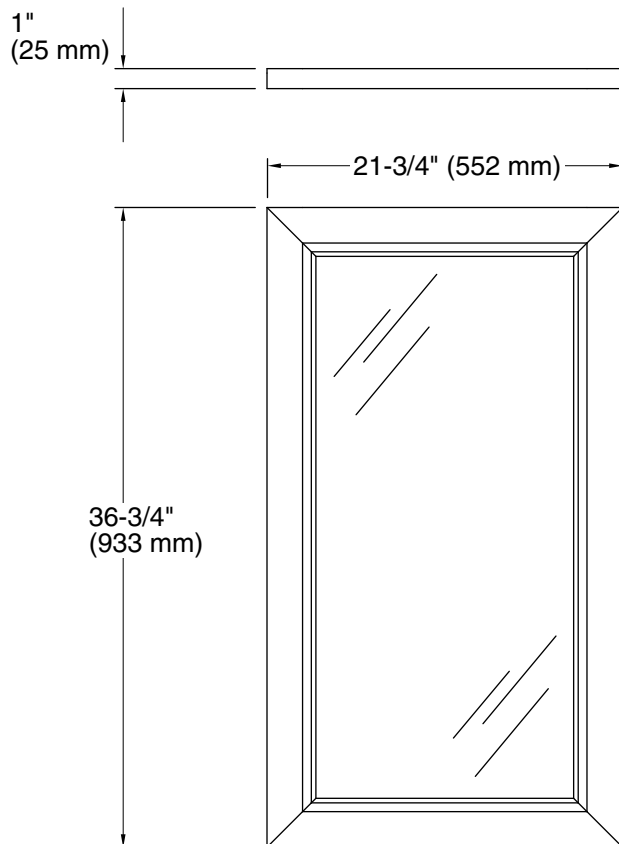

Features

- Coordinates with Damask® vanities.
- Wood frame with catalyzed conversion varnish provides a durable moisture-resistant finish.
- Includes hardware for wall-mount installation.

Material

- Glass.
- Solid wood and veneers.

Color	Code	Description
	1WA	Linen White
	1WB	Claret Suede
	1WH	Woolen Oak
	1WT	Mohair Grey

Technical Information

All product dimensions are nominal.